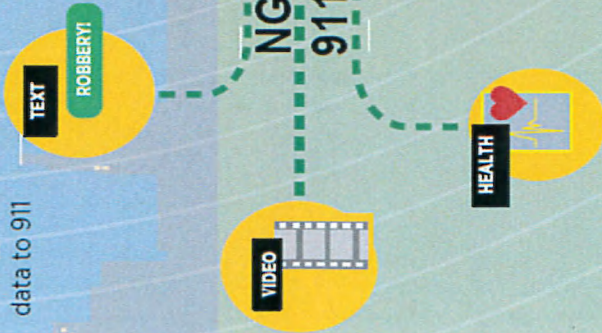

FIRSTNET TODAY

- Priority
- Preemption

PUBLIC EMERGENCIES

Public sends information and rich data to 911

FIRSTNET'S FUTURE STATE

- NextGen911 Integration
- Increased Coverage
- Site Hardening
- Interoperability
- Secure Data
- Mission Critical Data Applications
- Outage Reporting
- Increased Bandwidth

FIRSTNET

Wireless network sends information and rich data from 911 to first responders