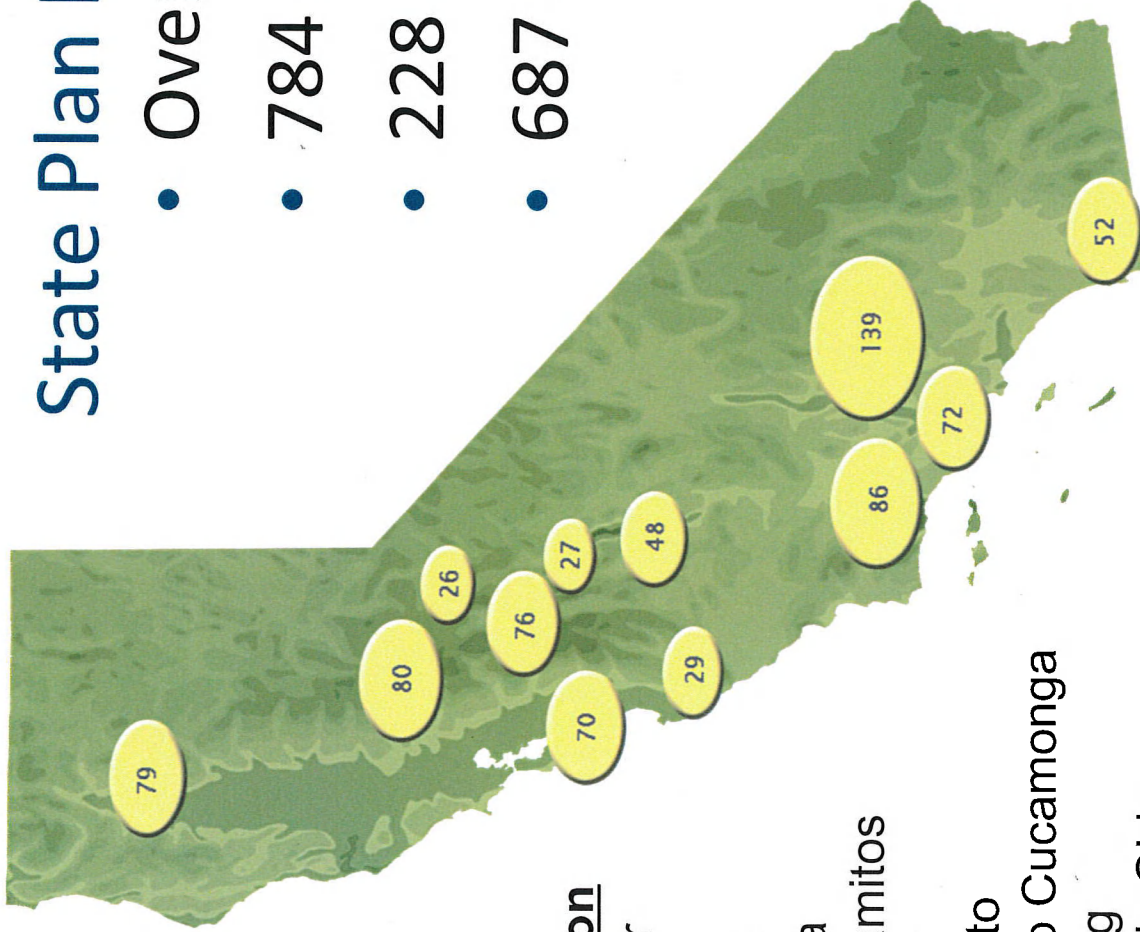

# Cal OES

## State Plan Review Meetings

- Over 12 Meetings
- 784 Attendees
- 228 Feedback Forms
- 687 Comments

### Location

Atwater

Dublin

Fresno

La Jolla

Los Alamitos

Mather

Palo Alto