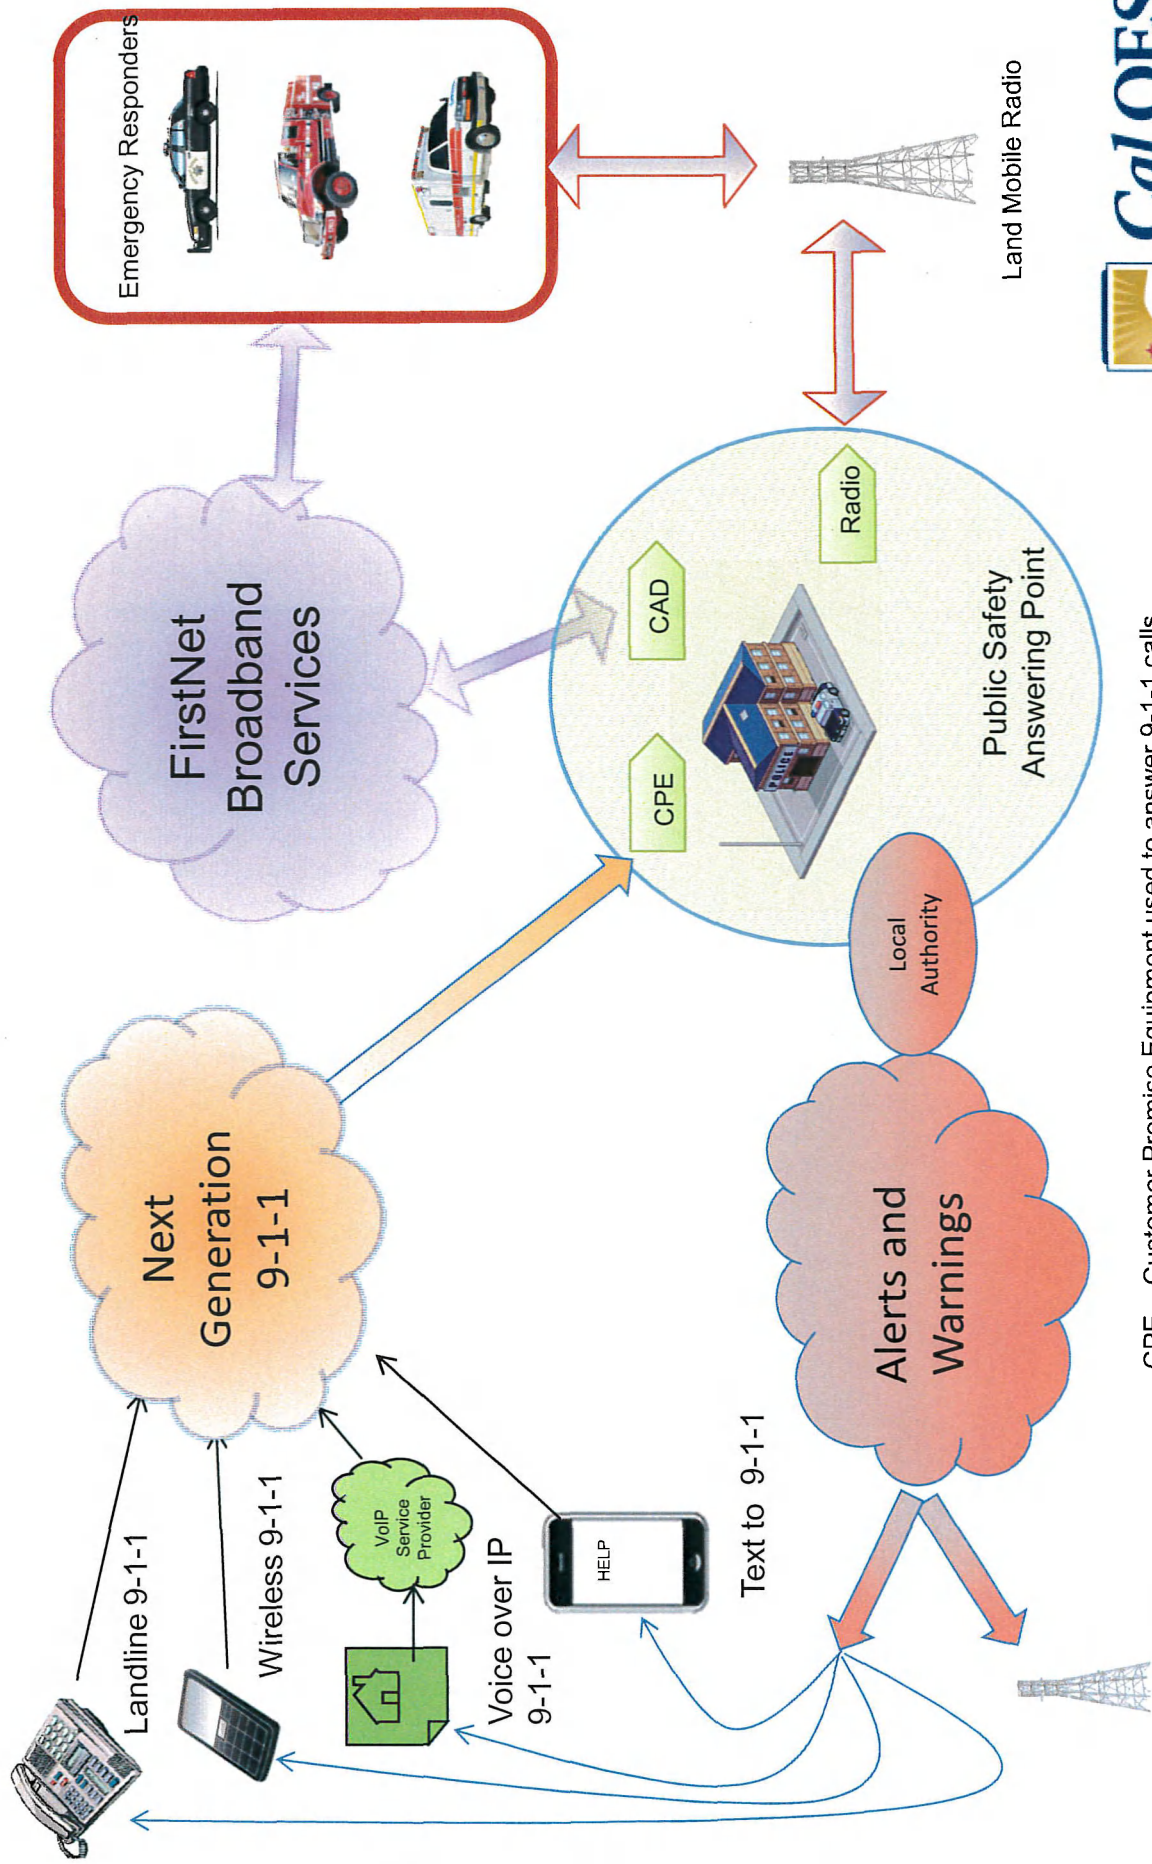

### Location

Atwater

Dublin

Fresno

La Jolla

Los Alamitos

Mather

Palo Alto

Rancho Cucamonga

Redding

San Luis Obispo

Sacramento - Tribal Consultation

Van Nuys

**Cal OES**  
GOVERNOR'S OFFICE  
OF EMERGENCY SERVICES

# Connecting the Technology

- CPE – Customer Premise Equipment used to answer 9-1-1 calls
- CAD – Computer Aided Dispatch used to dispatch emergency responders
- LMR – Land Mobile Radio used for mission critical voice communications