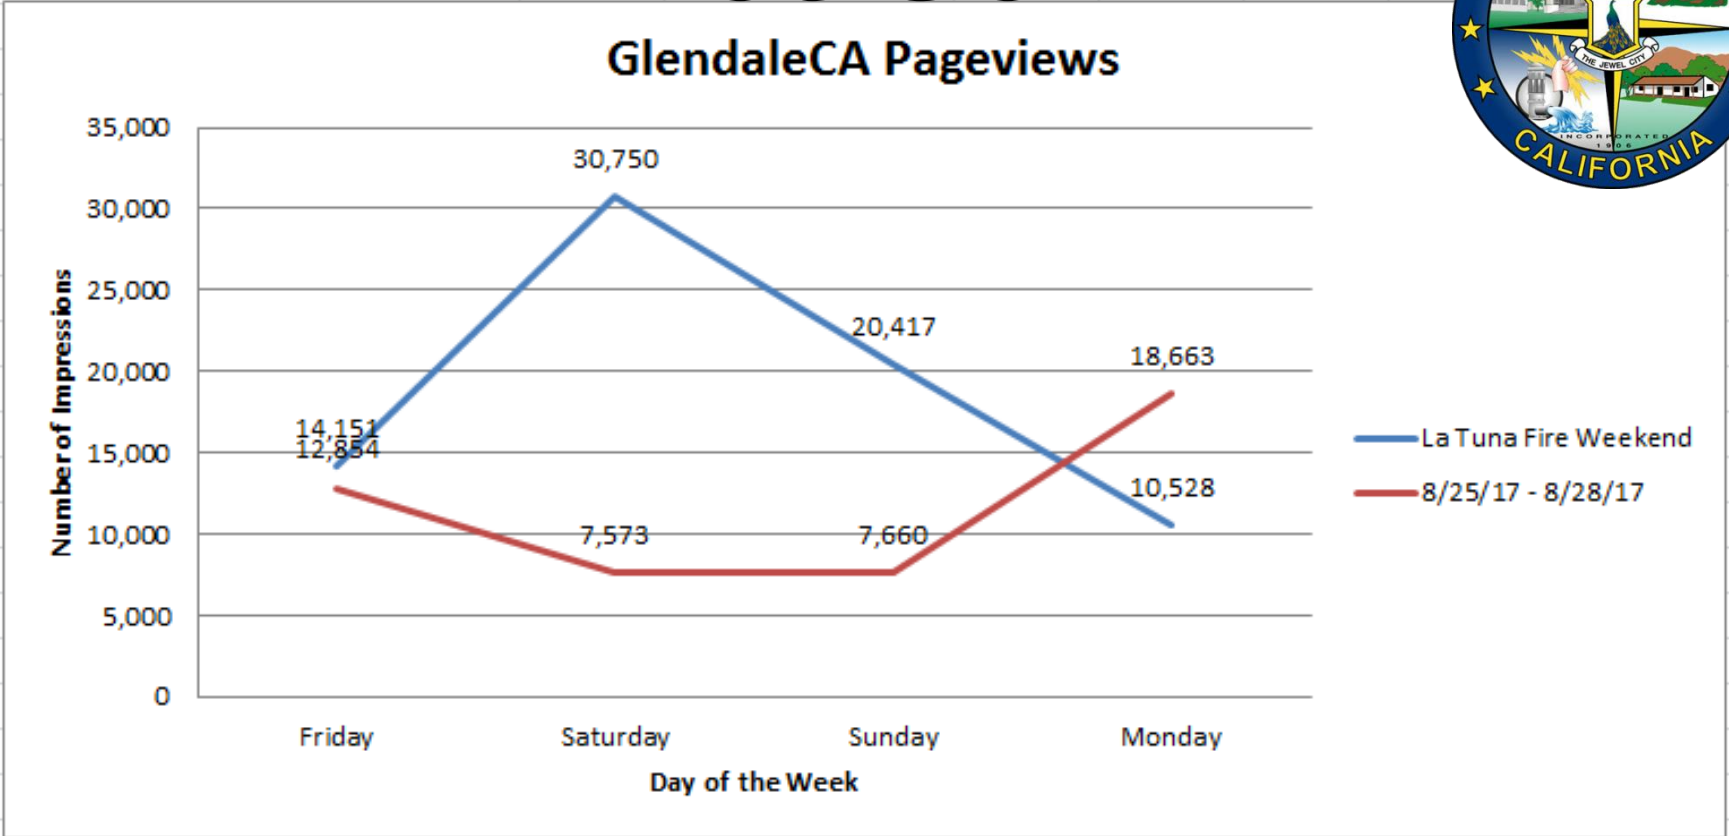

**#MyGlendale during the
#LaTunaCanyonFire**

MyGlendale

Facebook Impressions

MyGlendale

Twitter Impressions

Dot Gov

GlendaleCA Pageviews

Glendale FD