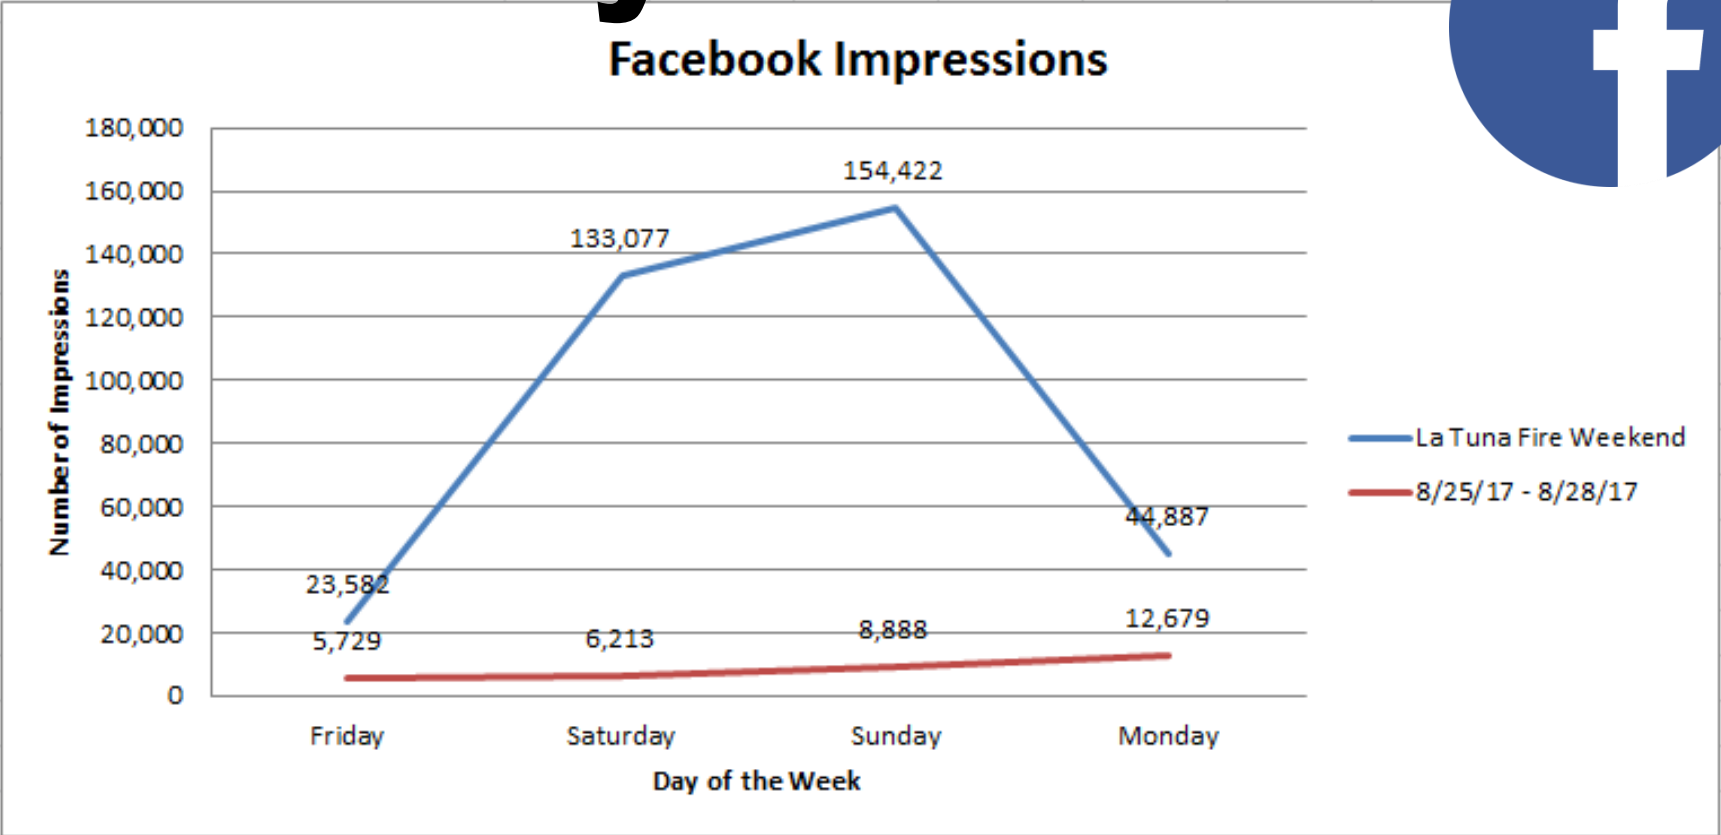

**#MyGlendale during the
#LaTunaCanyonFire**

MyGlendale

Facebook Impressions

MyGlendale

Twitter Impressions

Dot Gov

GlendaleCA Pageviews

Glendale FD