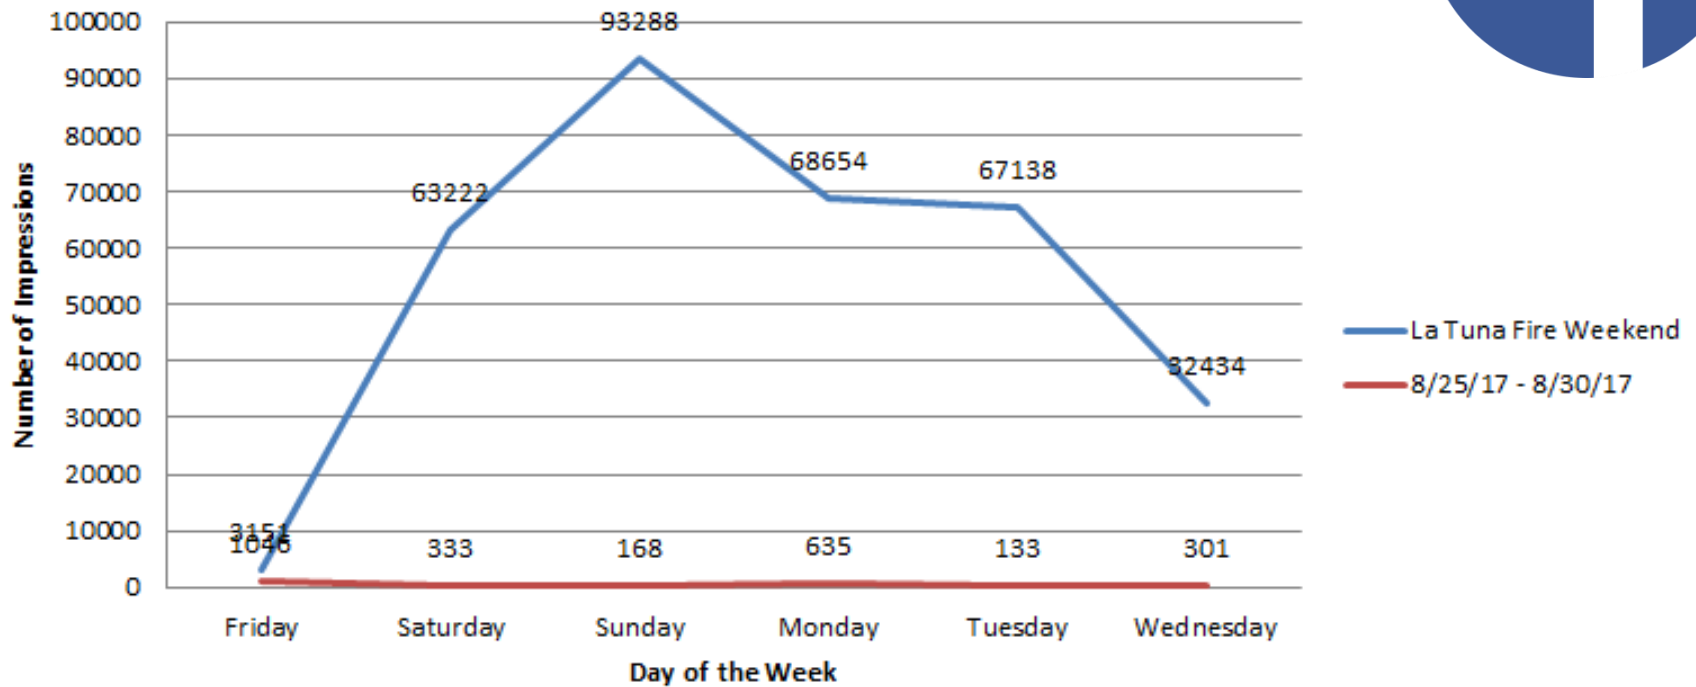

GFD Facebook Impressions