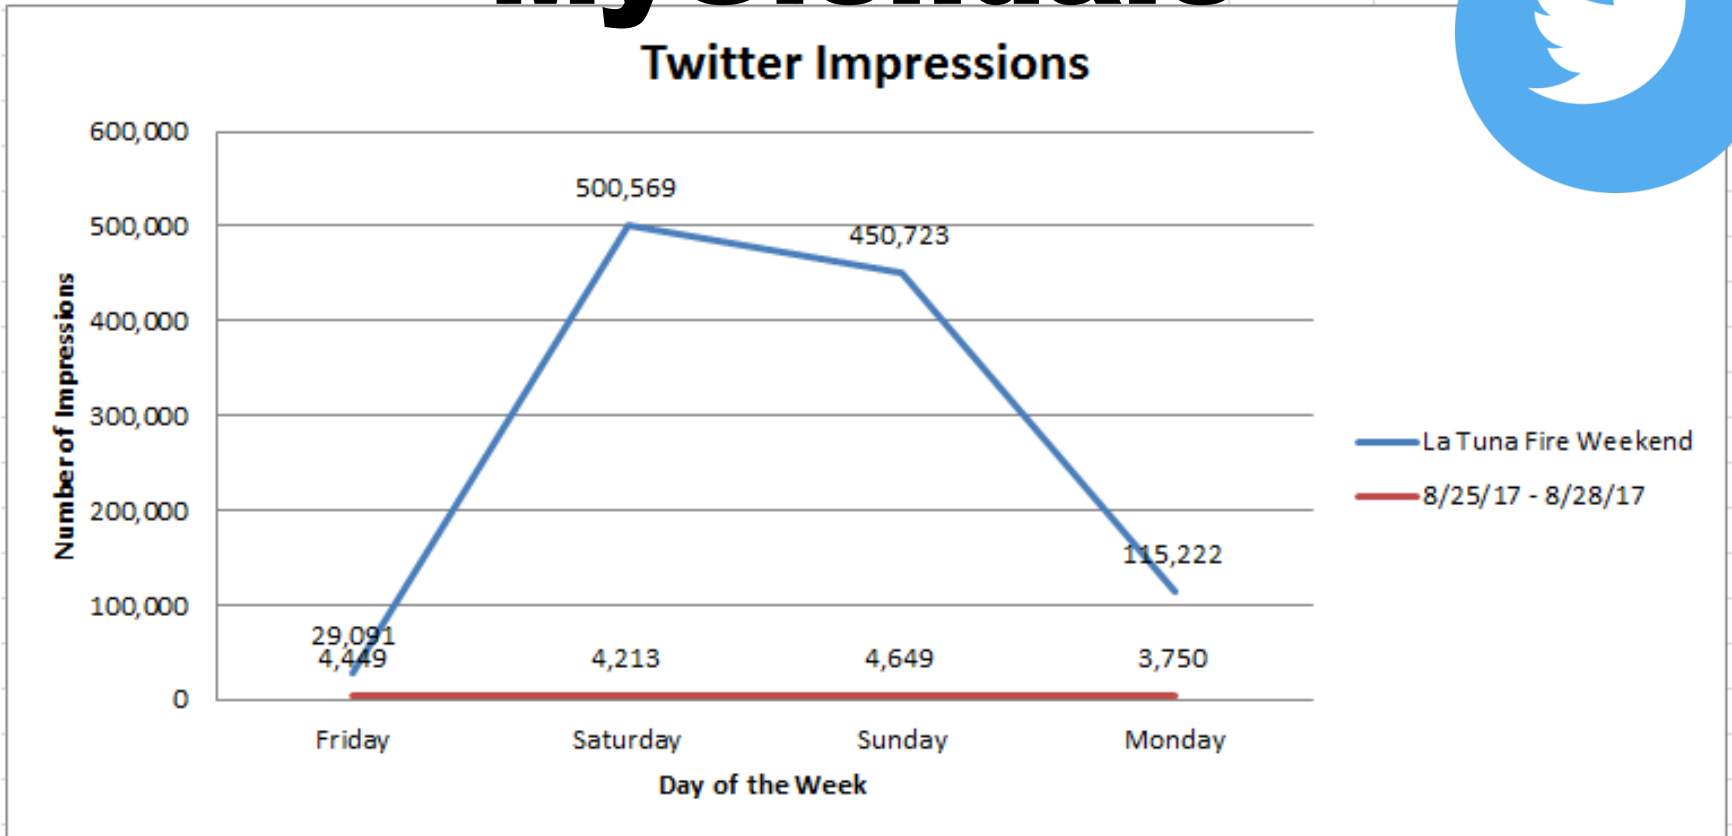

**#MyGlendale during the
#LaTunaCanyonFire**

MyGlendale

Facebook Impressions

MyGlendale

Twitter Impressions

Dot Gov

GlendaleCA Pageviews

Glendale FD