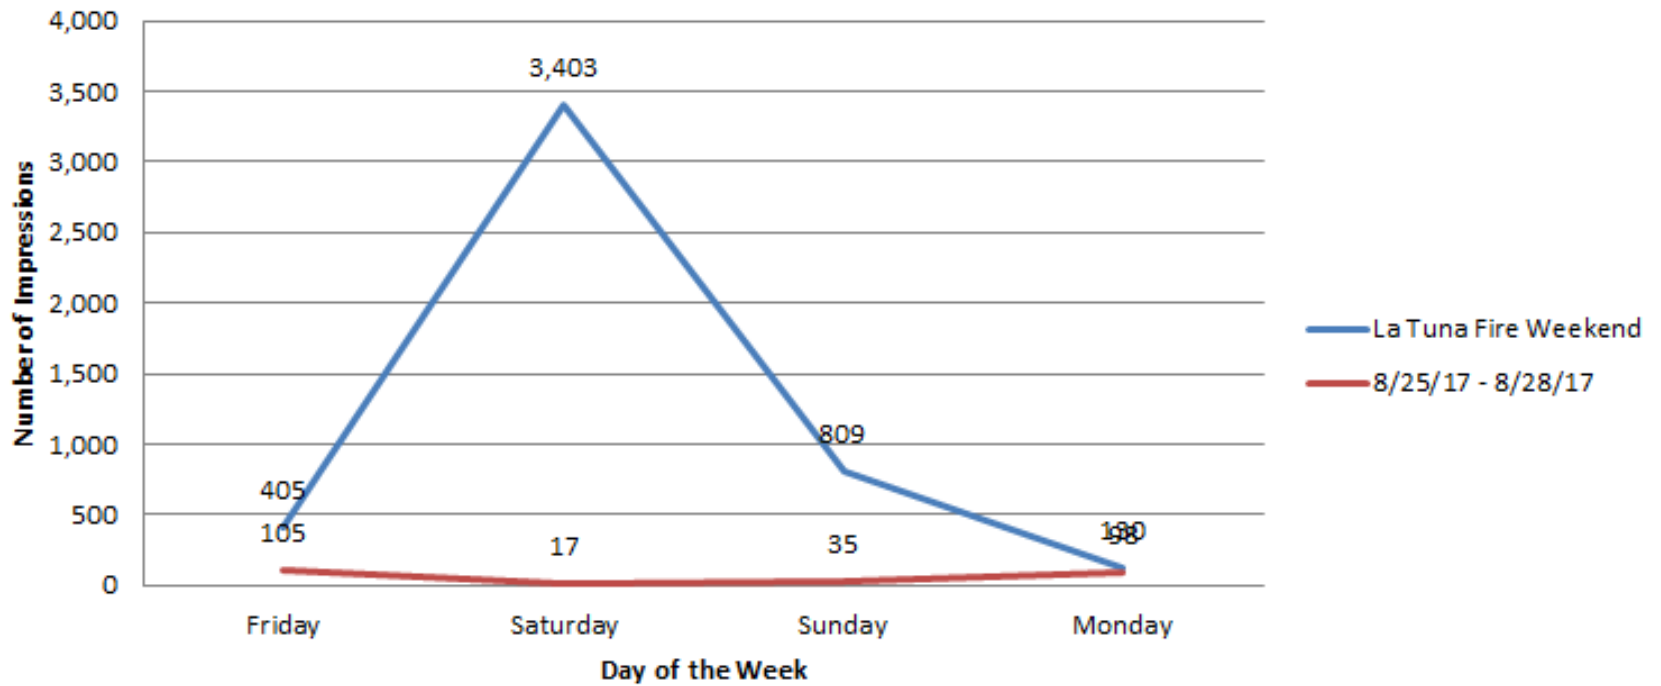

GFD Facebook Impressions

City News

MYGLENDALE

CITYNEWS

MyGlendale Pageviews

Newsletter

**CITY
CONNECTION**
CONNECTING TO THE COMMUNITY

Unique Opens